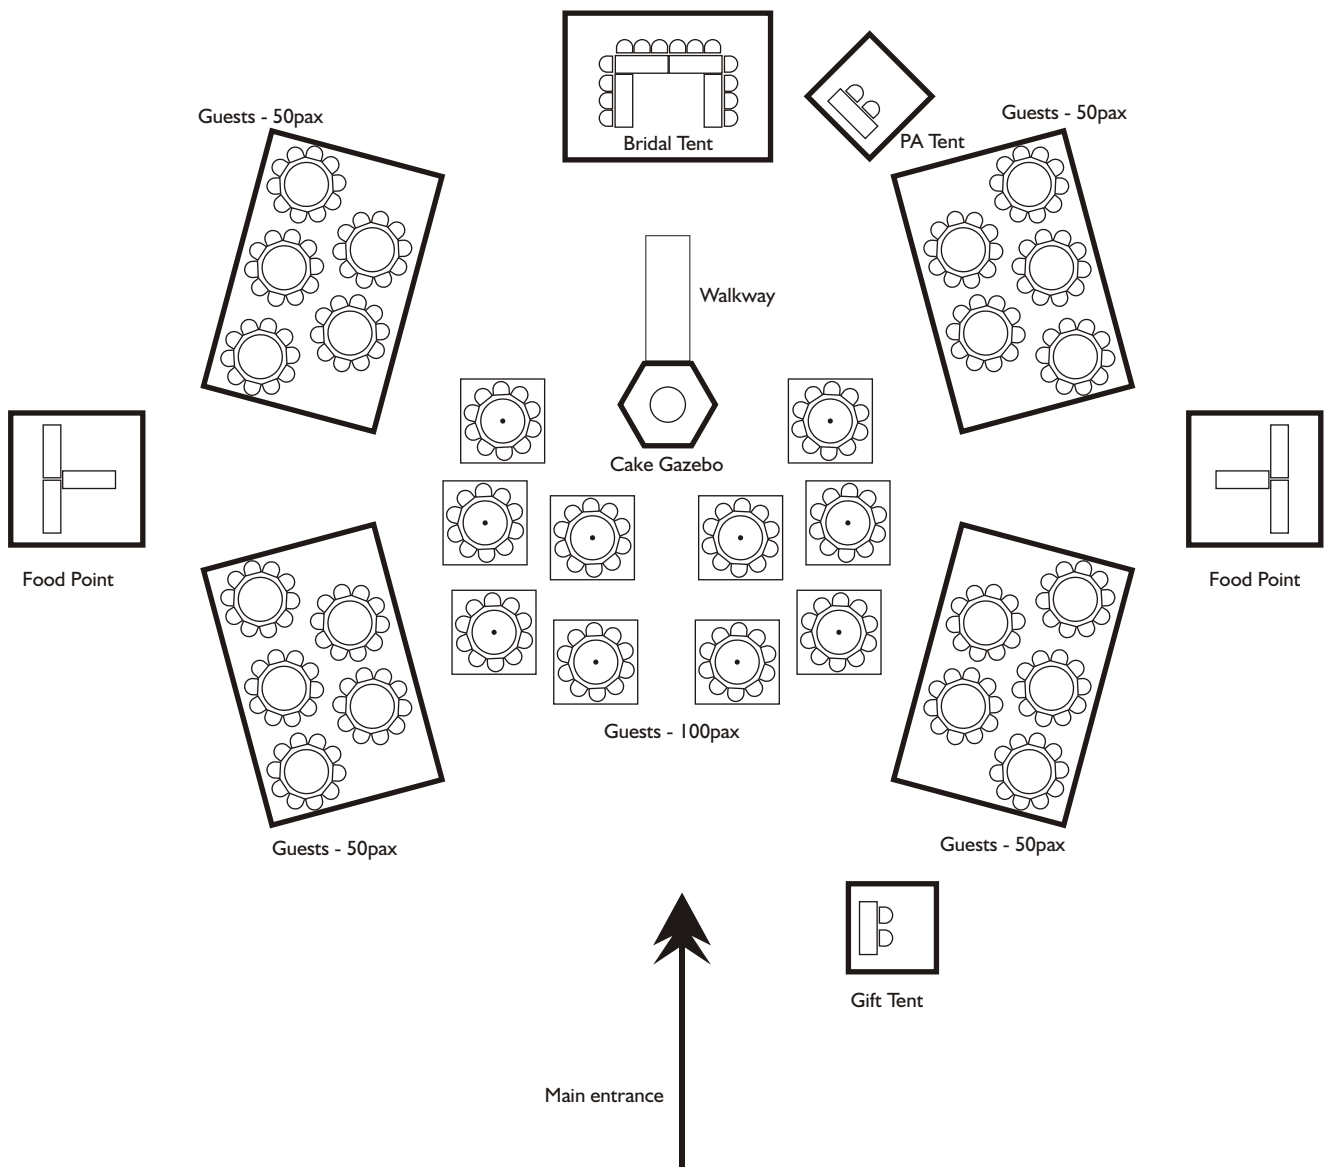

300 People - Restaurant Style

PARTY EQUIPMENT • CATERING EQUIPMENT

Site Plan

300 People - Restaurant Style & Parasols

PARTY EQUIPMENT • CATERING EQUIPMENT

Site Plan

300 People - Dome Effect

PARTY EQUIPMENT • CATERING EQUIPMENT