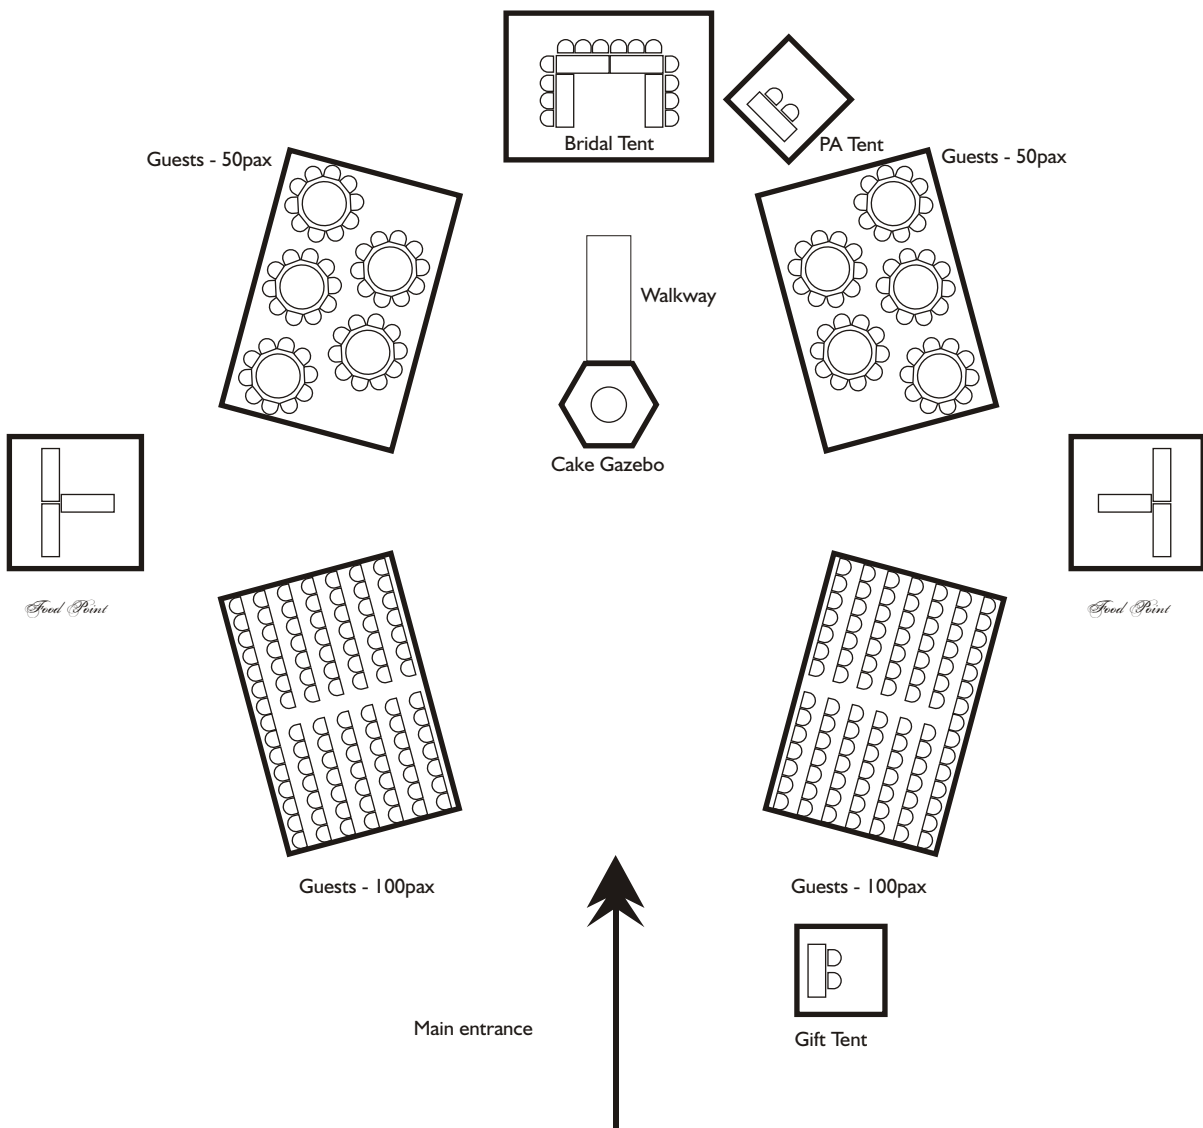

PARTY EQUIPMENT • CATERING EQUIPMENT

Site Plan

300 People - Theatre Style

PARTY EQUIPMENT • CATERING EQUIPMENT

Site Plan

300 People - Mixed Restaurant Style

PARTY EQUIPMENT • CATERING EQUIPMENT

Site Plan

300 People - Restaurant Style

PARTY EQUIPMENT • CATERING EQUIPMENT

Site Plan

300 People - Restaurant Style & Parasols

PARTY EQUIPMENT • CATERING EQUIPMENT

Site Plan

300 People - Dome Effect

PARTY EQUIPMENT • CATERING EQUIPMENT