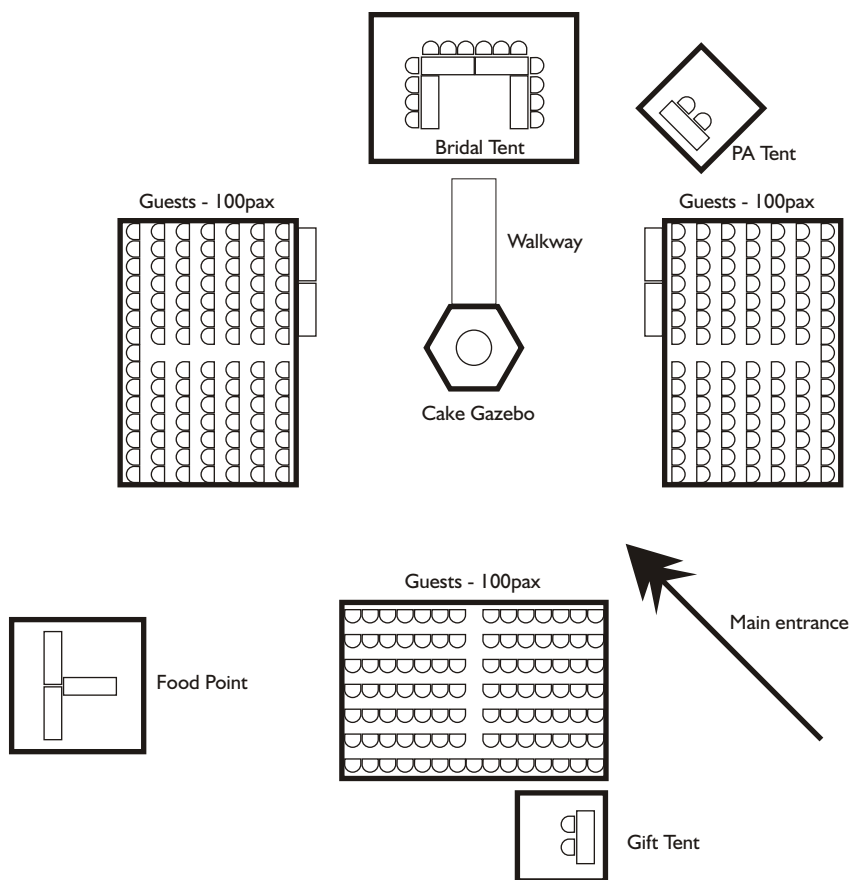

PARTY EQUIPMENT • CATERING EQUIPMENT

Site Plan

300 People - Theatre Style

PARTY EQUIPMENT • CATERING EQUIPMENT

Site Plan

300 People - Mixed Restaurant Style

PARTY EQUIPMENT • CATERING EQUIPMENT

Site Plan

300 People - Restaurant Style

PARTY EQUIPMENT • CATERING EQUIPMENT

Site Plan

300 People - Restaurant Style & Parasols

PARTY EQUIPMENT • CATERING EQUIPMENT

Site Plan

300 People - Dome Effect

PARTY EQUIPMENT • CATERING EQUIPMENT