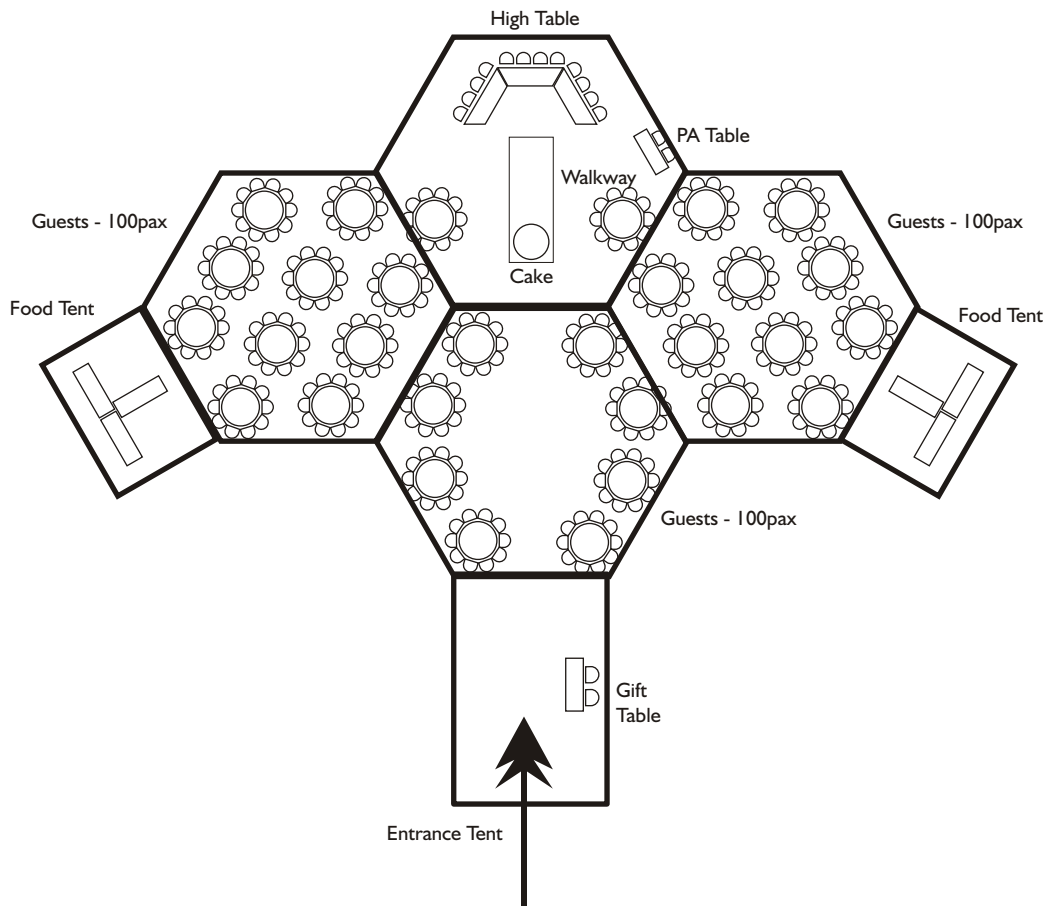

300 People - Restaurant Style

PARTY EQUIPMENT • CATERING EQUIPMENT

Site Plan

300 People - Restaurant Style & Parasols

PARTY EQUIPMENT • CATERING EQUIPMENT

Site Plan

300 People - Dome Effect

PARTY EQUIPMENT • CATERING EQUIPMENT