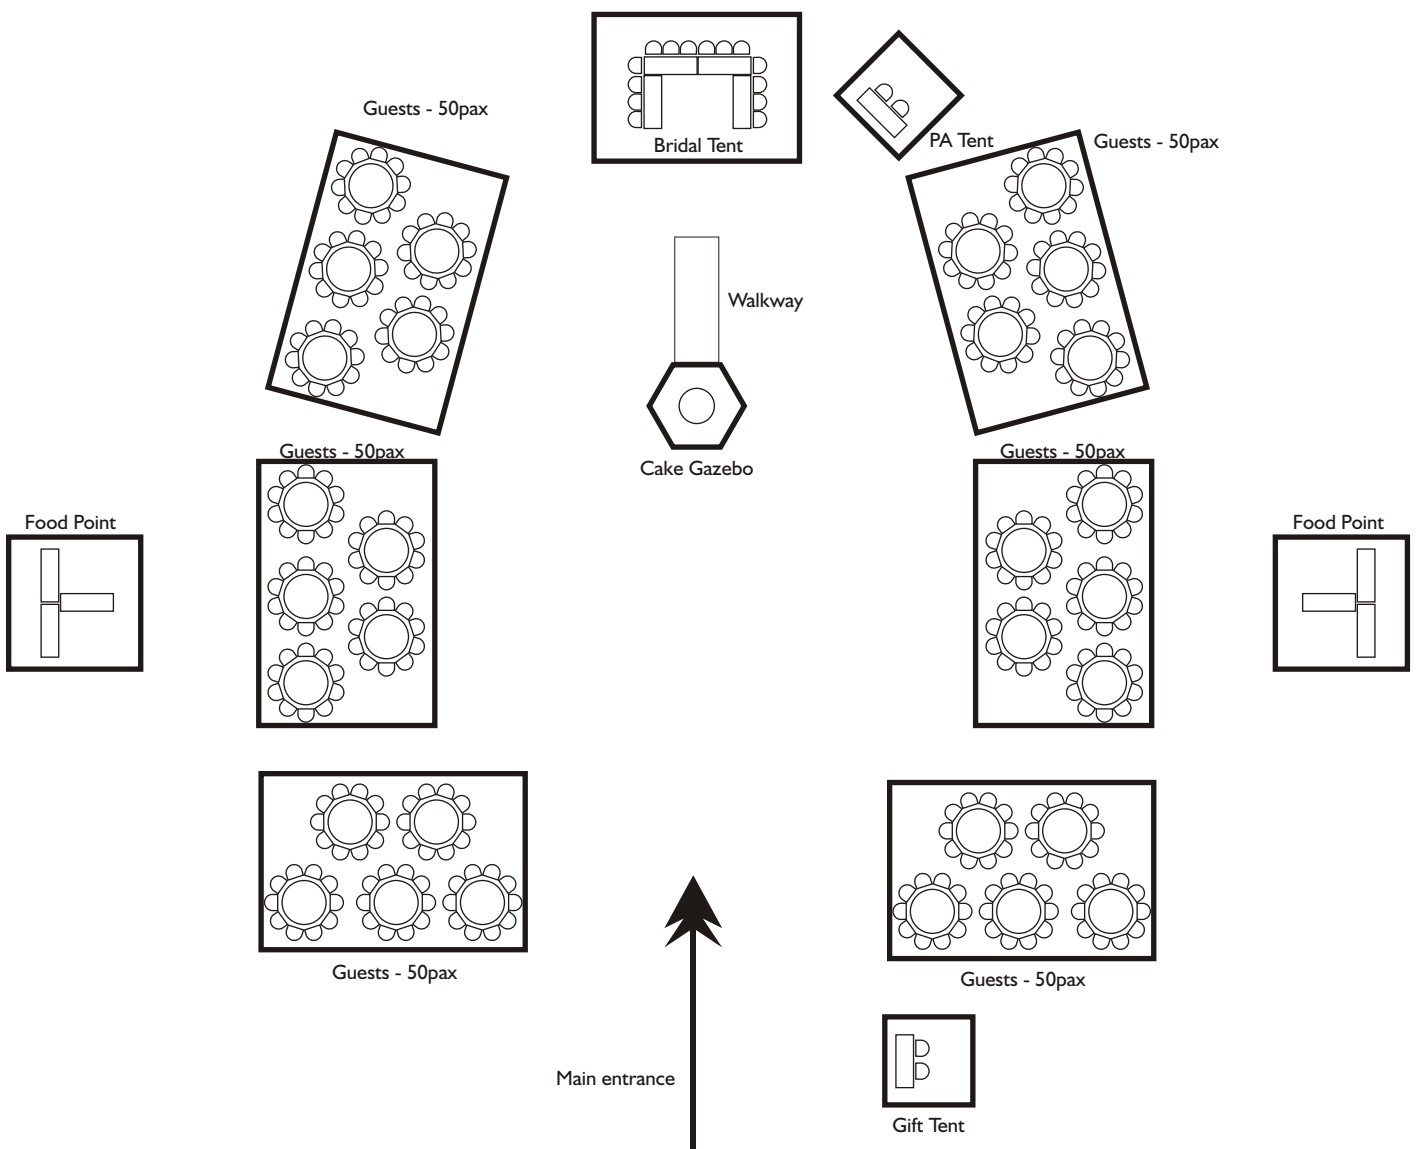

PARTY EQUIPMENT • CATERING EQUIPMENT

Site Plan

300 People - Theatre Style

PARTY EQUIPMENT • CATERING EQUIPMENT

Site Plan

300 People - Mixed Restaurant Style

PARTY EQUIPMENT • CATERING EQUIPMENT

Site Plan

300 People - Restaurant Style

PARTY EQUIPMENT • CATERING EQUIPMENT

Site Plan

300 People - Restaurant Style & Parasols

PARTY EQUIPMENT • CATERING EQUIPMENT

Site Plan

300 People - Dome Effect

PARTY EQUIPMENT • CATERING EQUIPMENT

Site Plan

300 People - Parasols