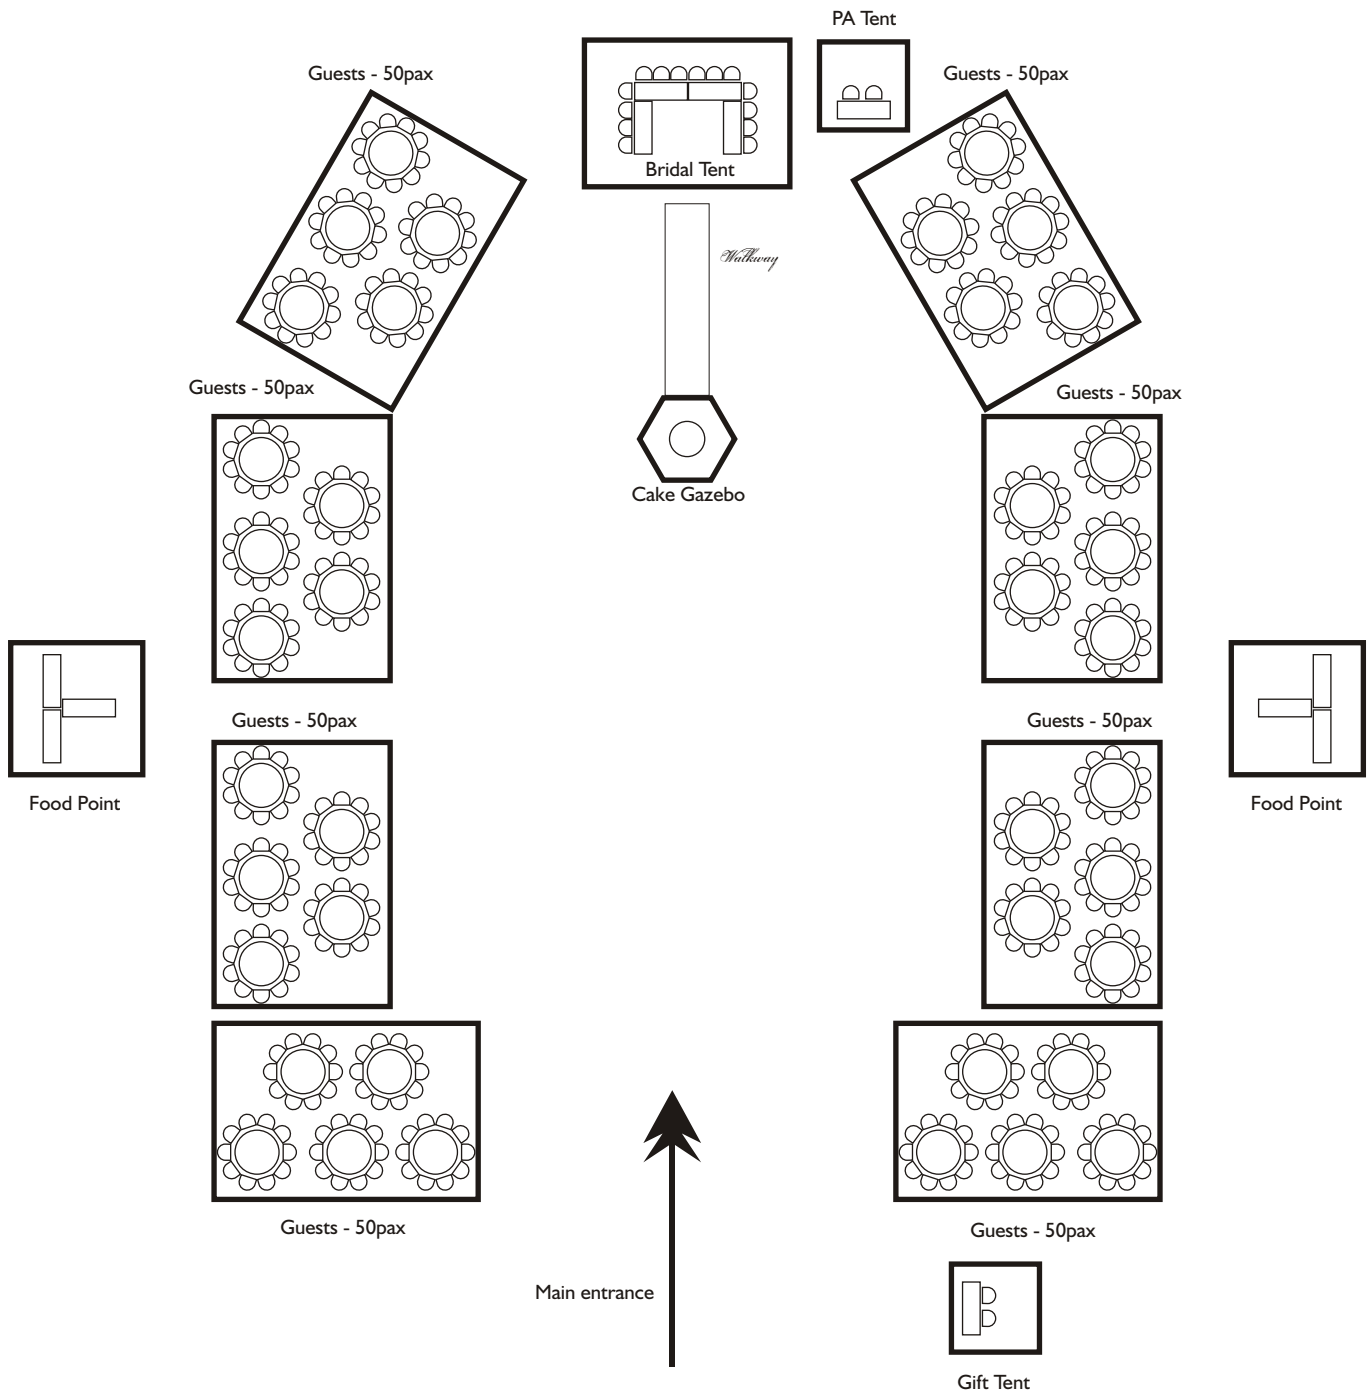

PARTY EQUIPMENT • CATERING EQUIPMENT

Site Plan

400 People - Restaurant Style