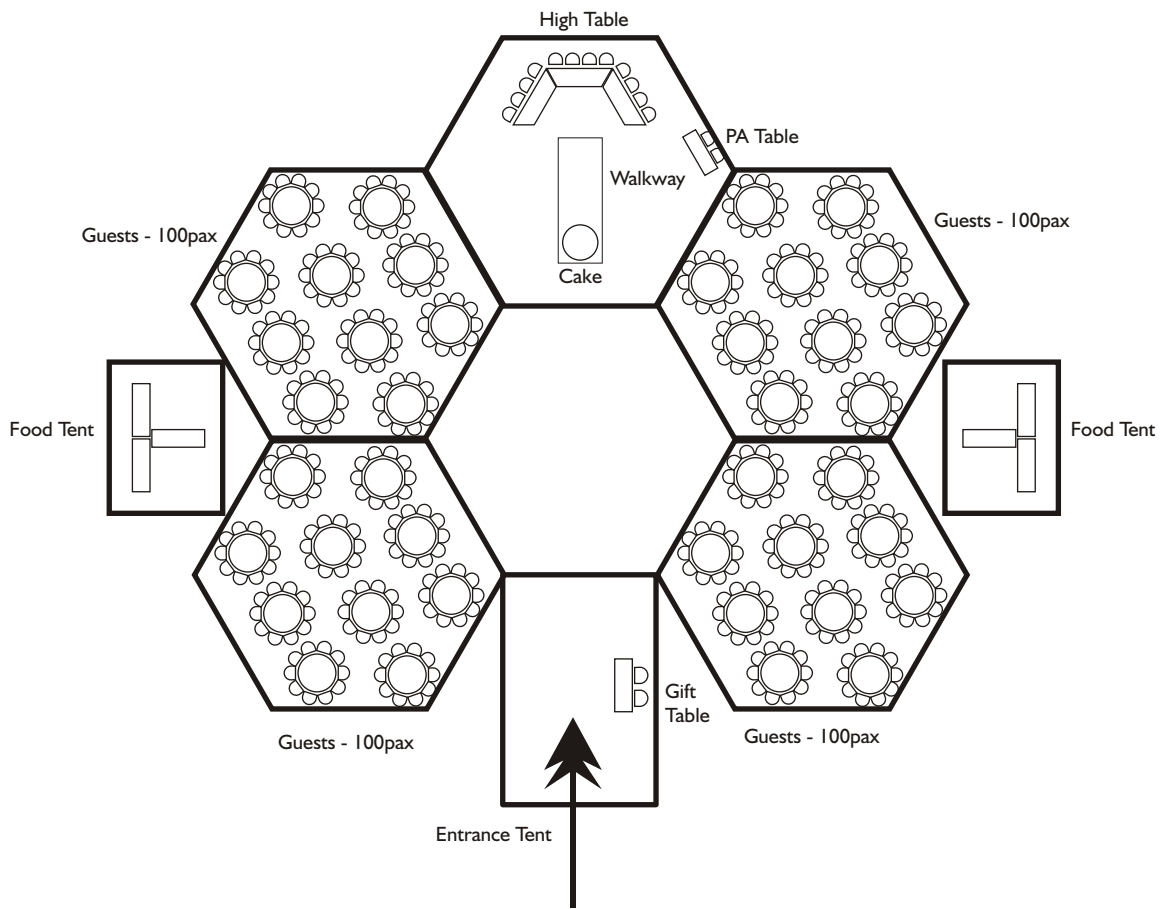

400 People - Restaurant Style

PARTY EQUIPMENT • CATERING EQUIPMENT

Site Plan

400 People - Restaurant Style & Parasols

PARTY EQUIPMENT • CATERING EQUIPMENT

Site Plan

400 People - Dome Effect

PARTY EQUIPMENT • CATERING EQUIPMENT