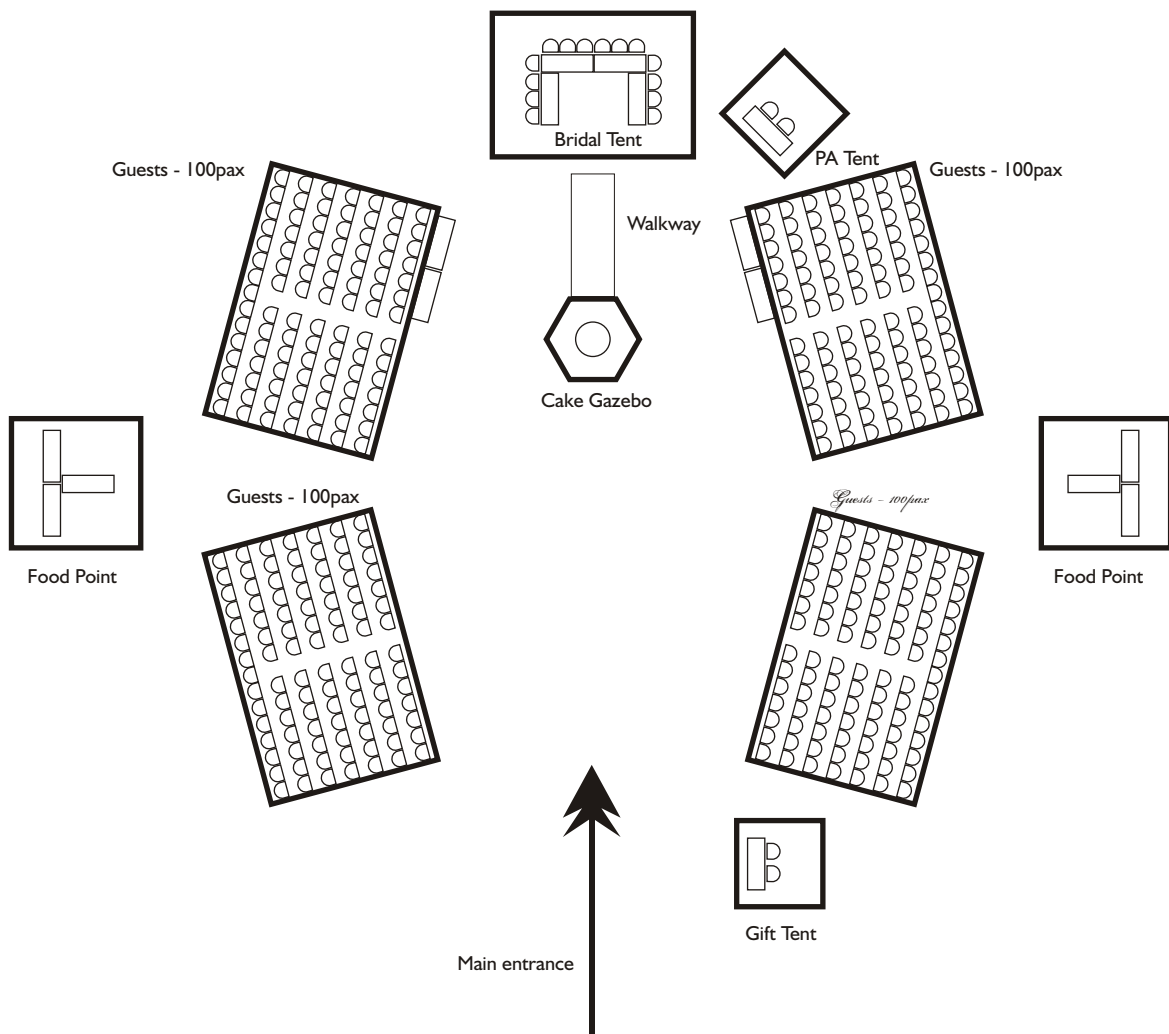

PARTY EQUIPMENT • CATERING EQUIPMENT

Site Plan

400 People - Theatre Style

PARTY EQUIPMENT • CATERING EQUIPMENT

Site Plan

400 People - Mixed Restaurant Style

PARTY EQUIPMENT • CATERING EQUIPMENT

Site Plan

400 People - Restaurant Style

PARTY EQUIPMENT • CATERING EQUIPMENT

Site Plan

400 People - Restaurant Style & Parasols

PARTY EQUIPMENT • CATERING EQUIPMENT

Site Plan

400 People - Dome Effect

PARTY EQUIPMENT • CATERING EQUIPMENT

Site Plan

400 People - Parasols