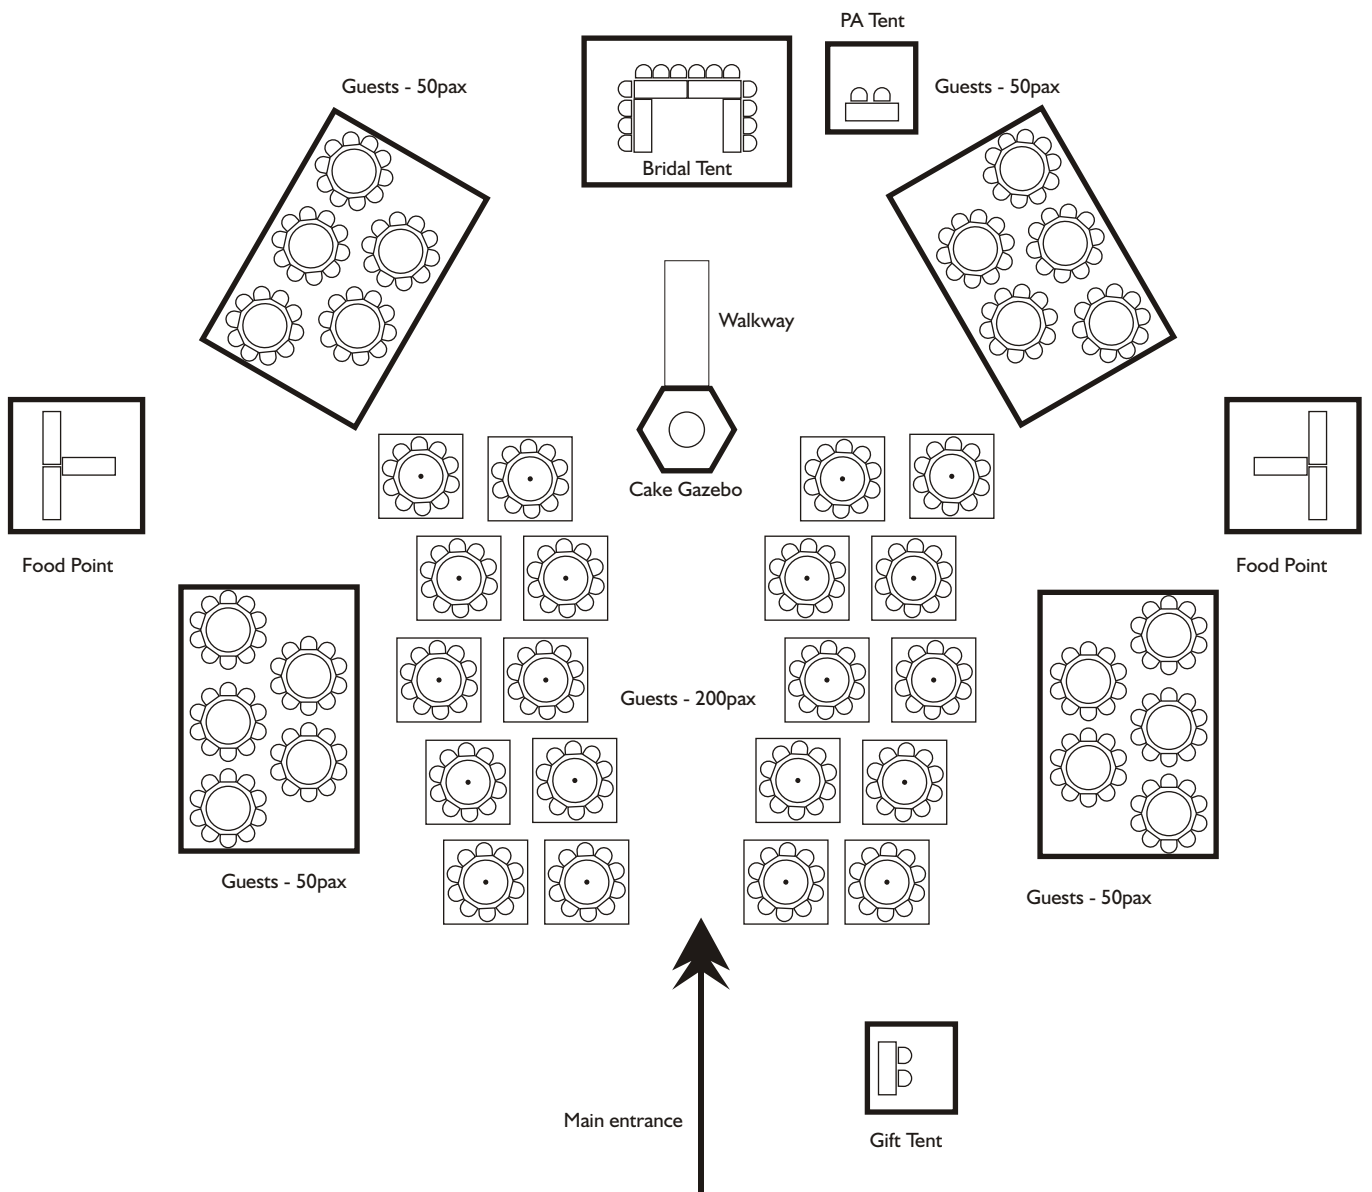

400 People - Restaurant Style

PARTY EQUIPMENT • CATERING EQUIPMENT

Site Plan

400 People - Restaurant Style & Parasols

PARTY EQUIPMENT • CATERING EQUIPMENT

Site Plan

400 People - Dome Effect

PARTY EQUIPMENT • CATERING EQUIPMENT