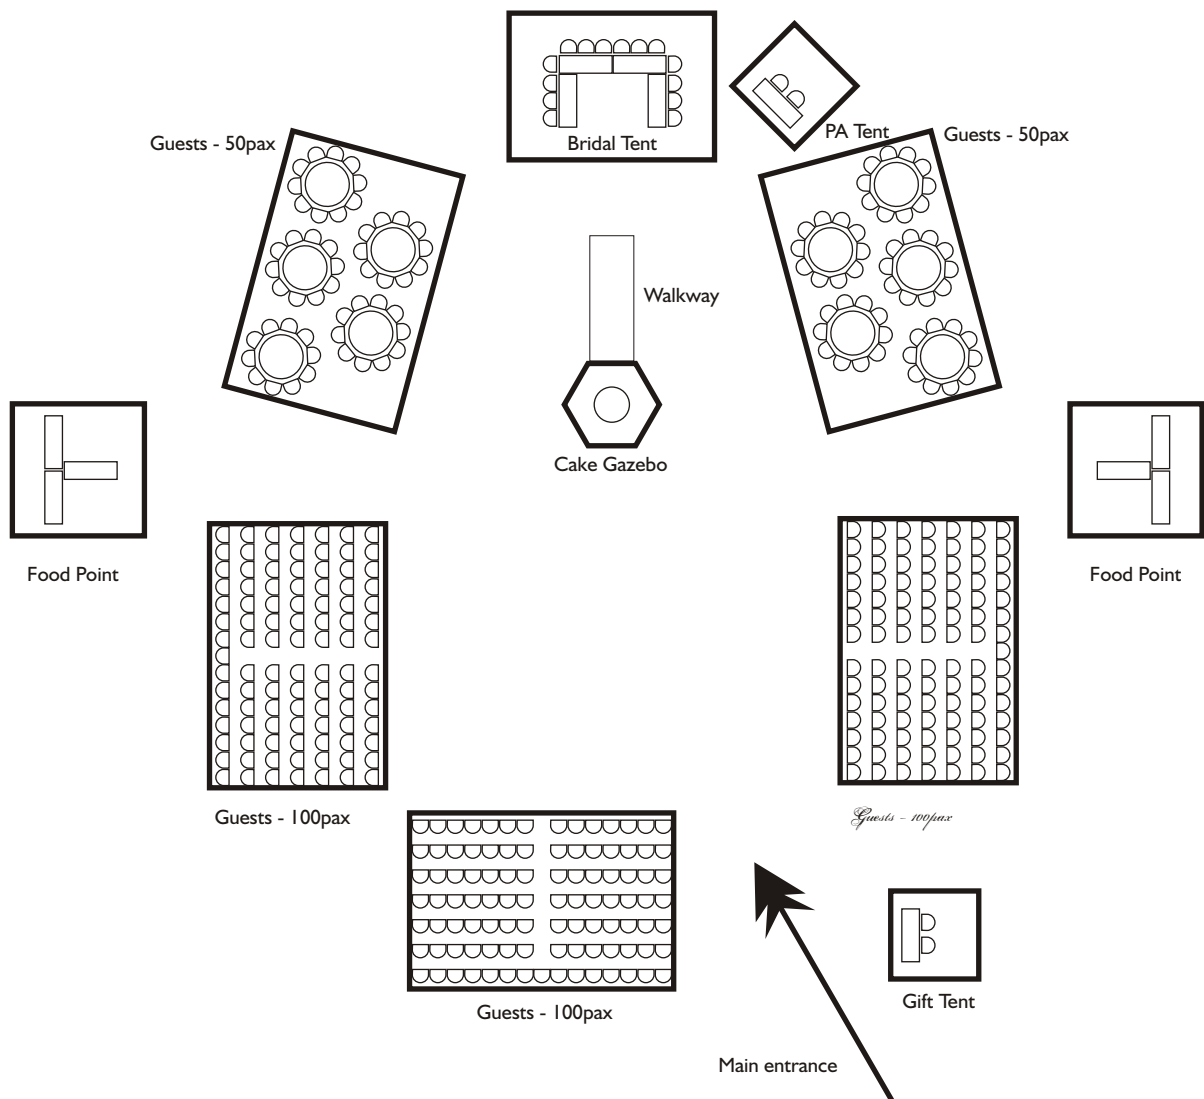

PARTY EQUIPMENT • CATERING EQUIPMENT

Site Plan

400 People - Theatre Style

PARTY EQUIPMENT • CATERING EQUIPMENT

Site Plan

400 People - Mixed Restaurant Style

PARTY EQUIPMENT • CATERING EQUIPMENT

Site Plan

400 People - Restaurant Style

PARTY EQUIPMENT • CATERING EQUIPMENT

Site Plan

400 People - Restaurant Style & Parasols

PARTY EQUIPMENT • CATERING EQUIPMENT

Site Plan

400 People - Dome Effect

PARTY EQUIPMENT • CATERING EQUIPMENT