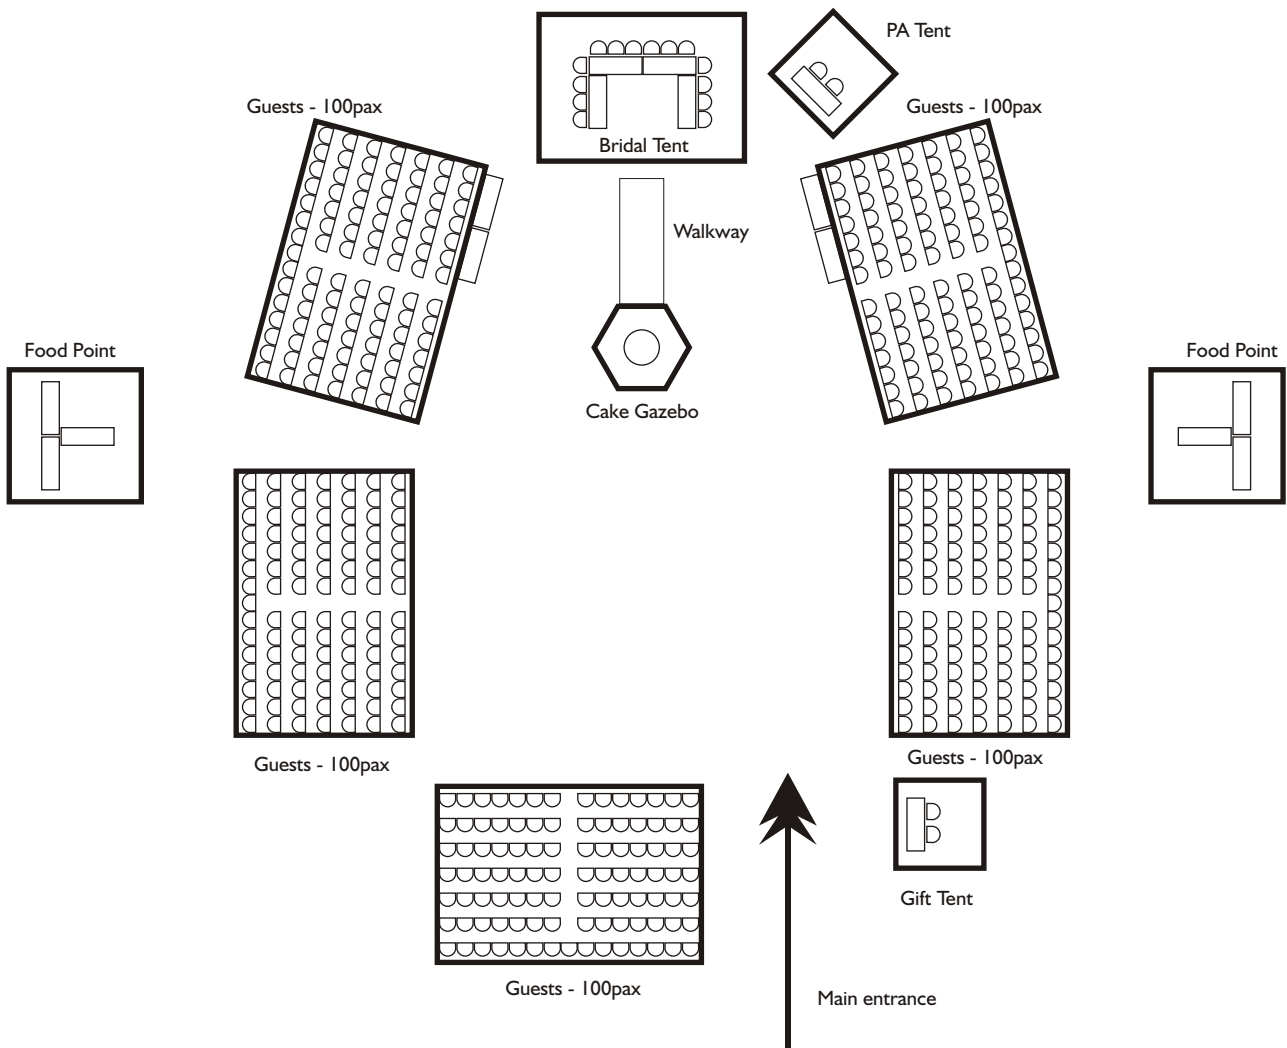

PARTY EQUIPMENT • CATERING EQUIPMENT

Site Plan

500 People - Theatre Style

PARTY EQUIPMENT • CATERING EQUIPMENT

Site Plan

500 People - Mixed Restaurant Style

PARTY EQUIPMENT • CATERING EQUIPMENT

Site Plan

500 People - Restaurant Style

PARTY EQUIPMENT • CATERING EQUIPMENT

Site Plan

500 People - Restaurant Style & Parasols

PARTY EQUIPMENT • CATERING EQUIPMENT

Site Plan

500 People - Dome Effect

PARTY EQUIPMENT • CATERING EQUIPMENT

Site Plan

500 People - Parasols