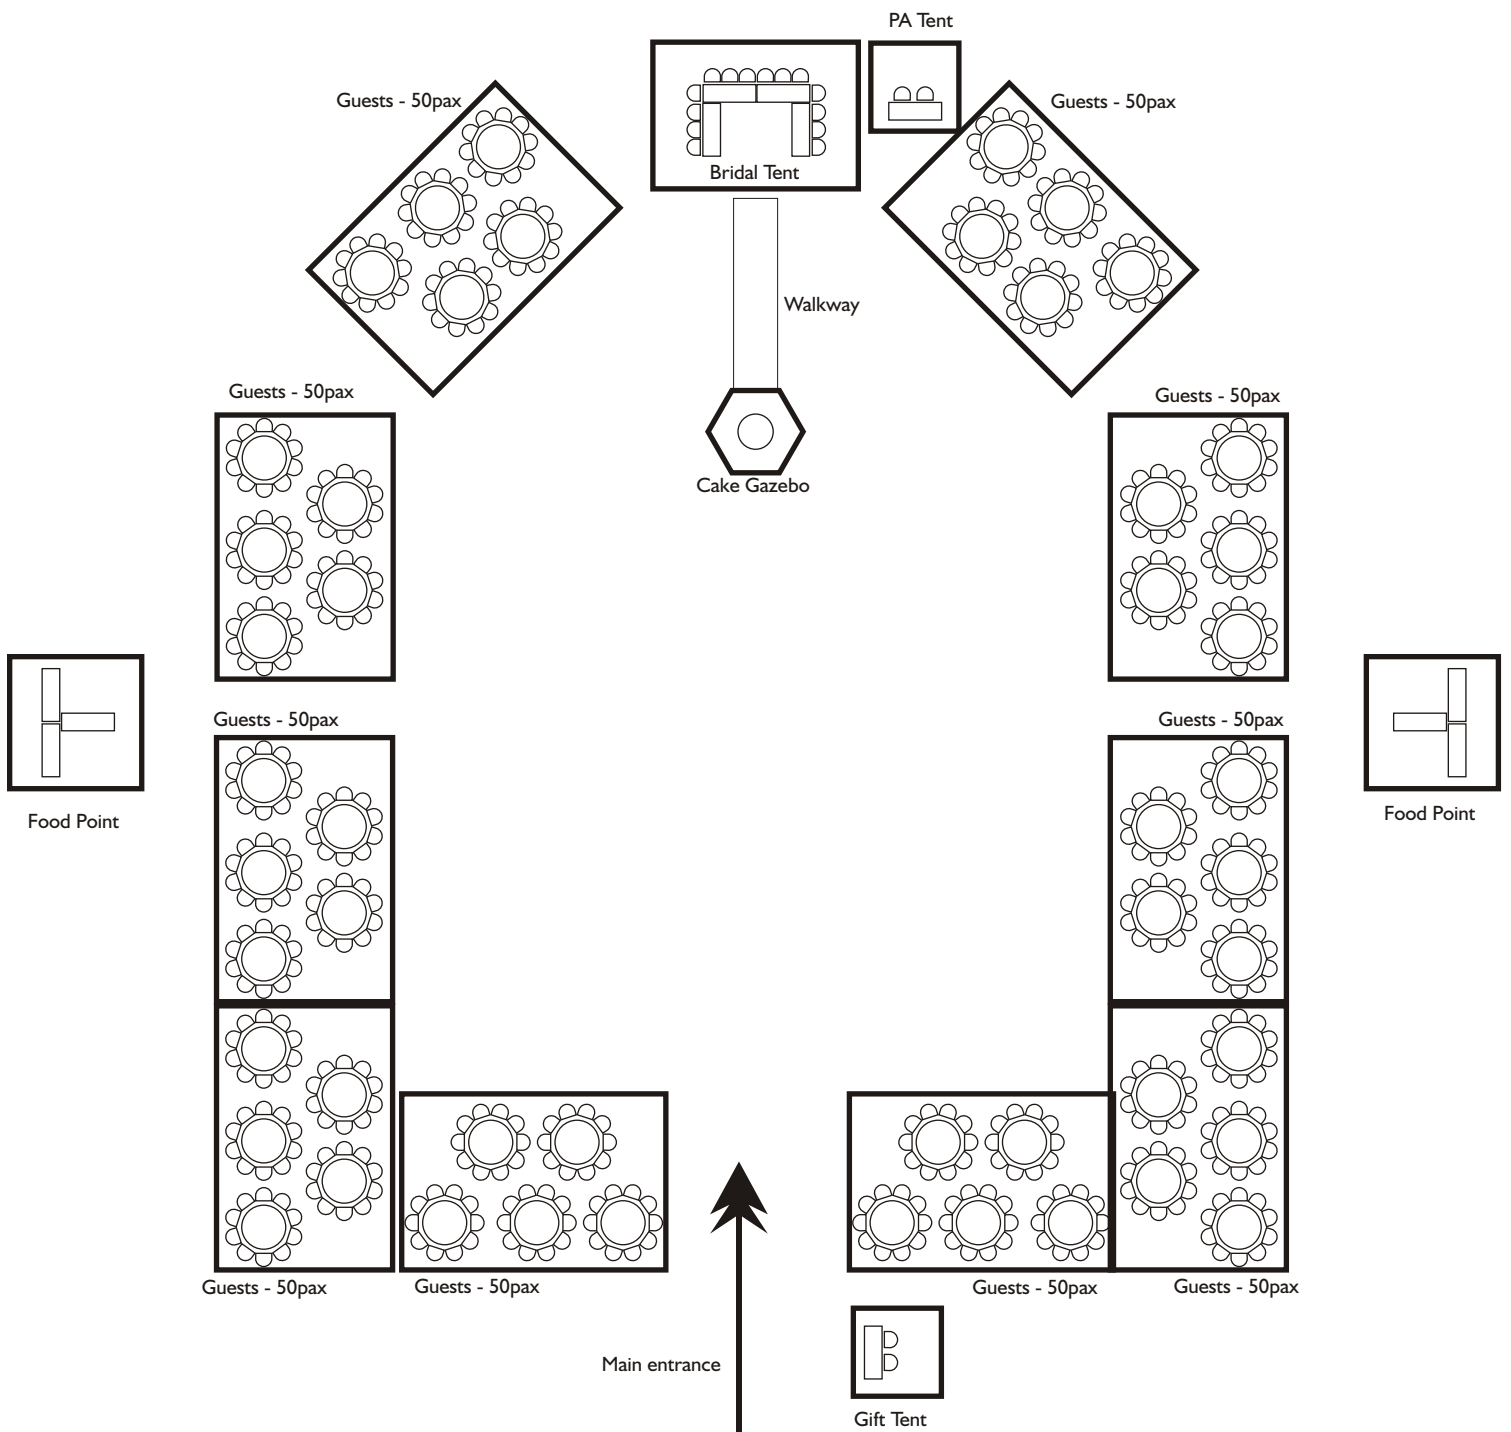

PARTY EQUIPMENT • CATERING EQUIPMENT

Site Plan

500 People - Theatre Style

PARTY EQUIPMENT • CATERING EQUIPMENT

Site Plan

500 People - Mixed Restaurant Style

PARTY EQUIPMENT • CATERING EQUIPMENT

Site Plan

500 People - Restaurant Style

PARTY EQUIPMENT • CATERING EQUIPMENT

Site Plan

500 People - Restaurant Style & Parasols

PARTY EQUIPMENT • CATERING EQUIPMENT

Site Plan

500 People - Dome Effect

PARTY EQUIPMENT • CATERING EQUIPMENT

Site Plan

500 People - Parasols