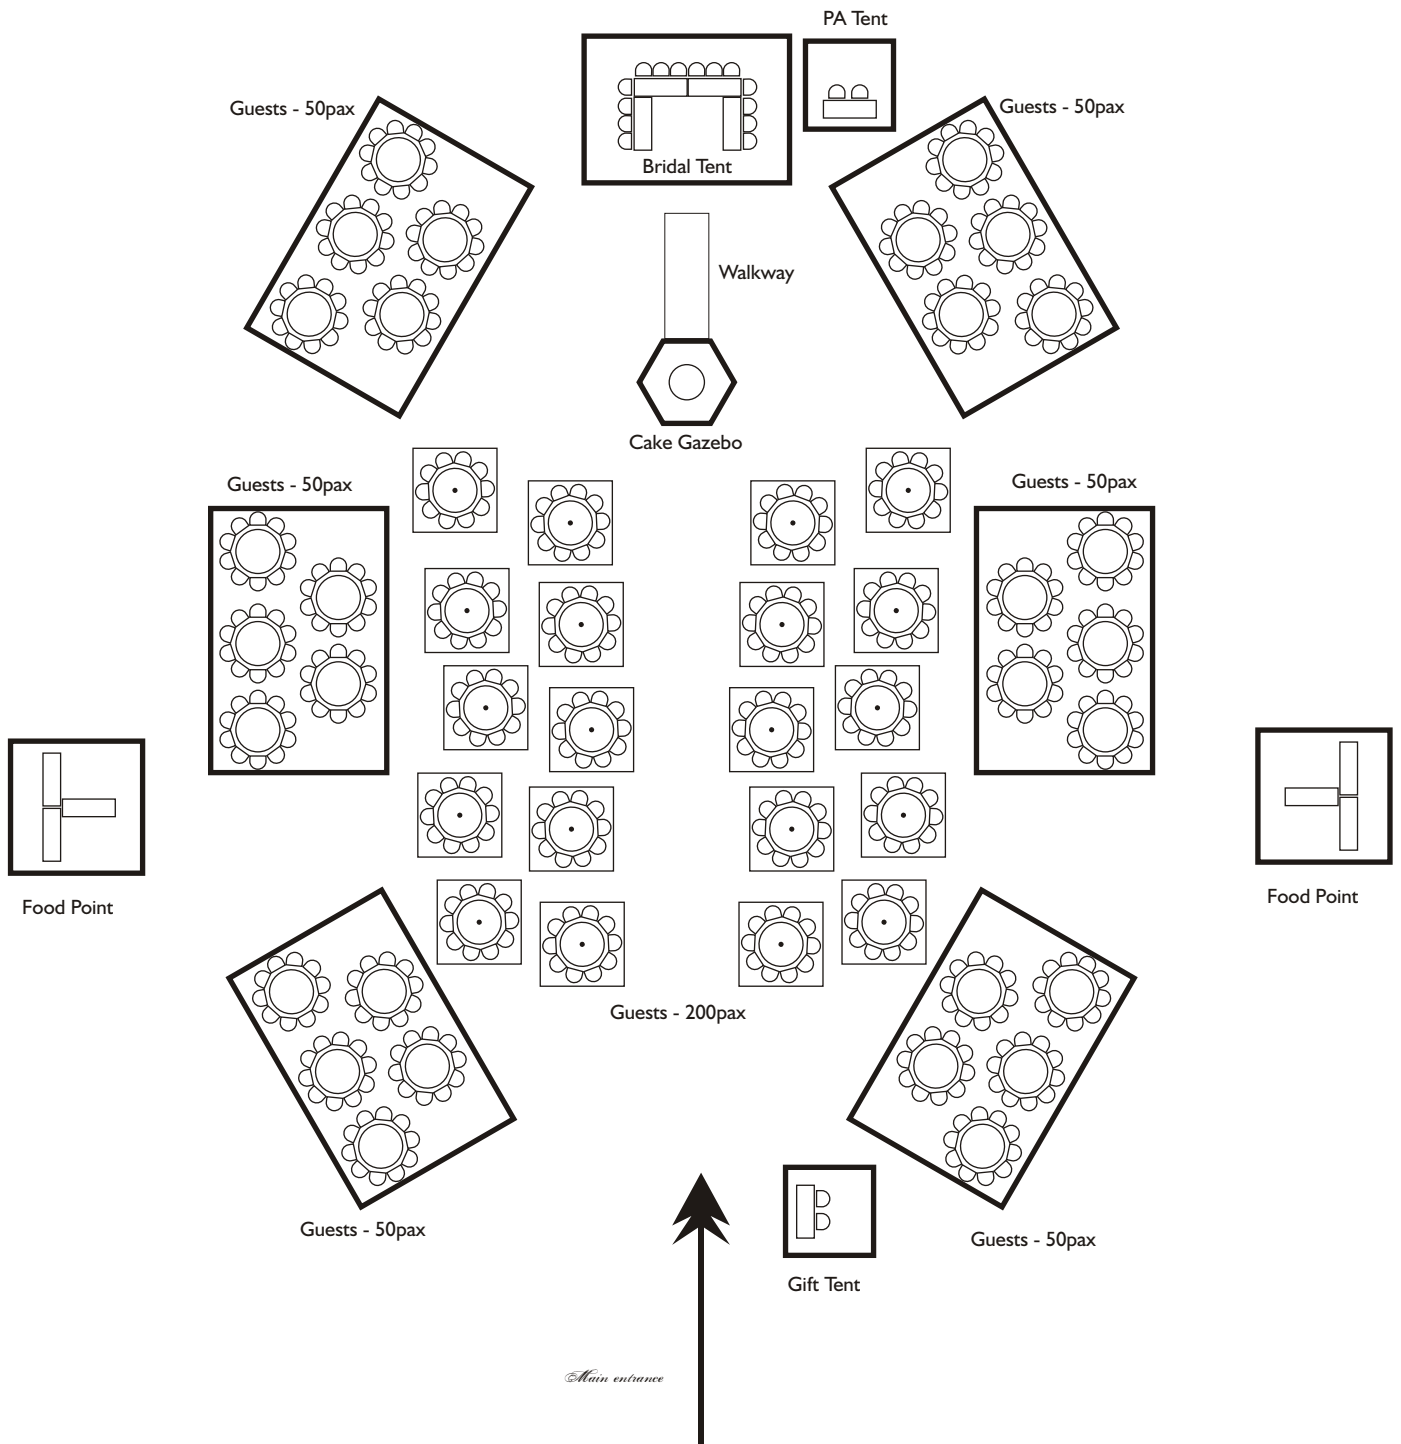

500 People - Restaurant Style

PARTY EQUIPMENT • CATERING EQUIPMENT

Site Plan

500 People - Restaurant Style & Parasols

PARTY EQUIPMENT • CATERING EQUIPMENT

Site Plan

500 People - Dome Effect

PARTY EQUIPMENT • CATERING EQUIPMENT