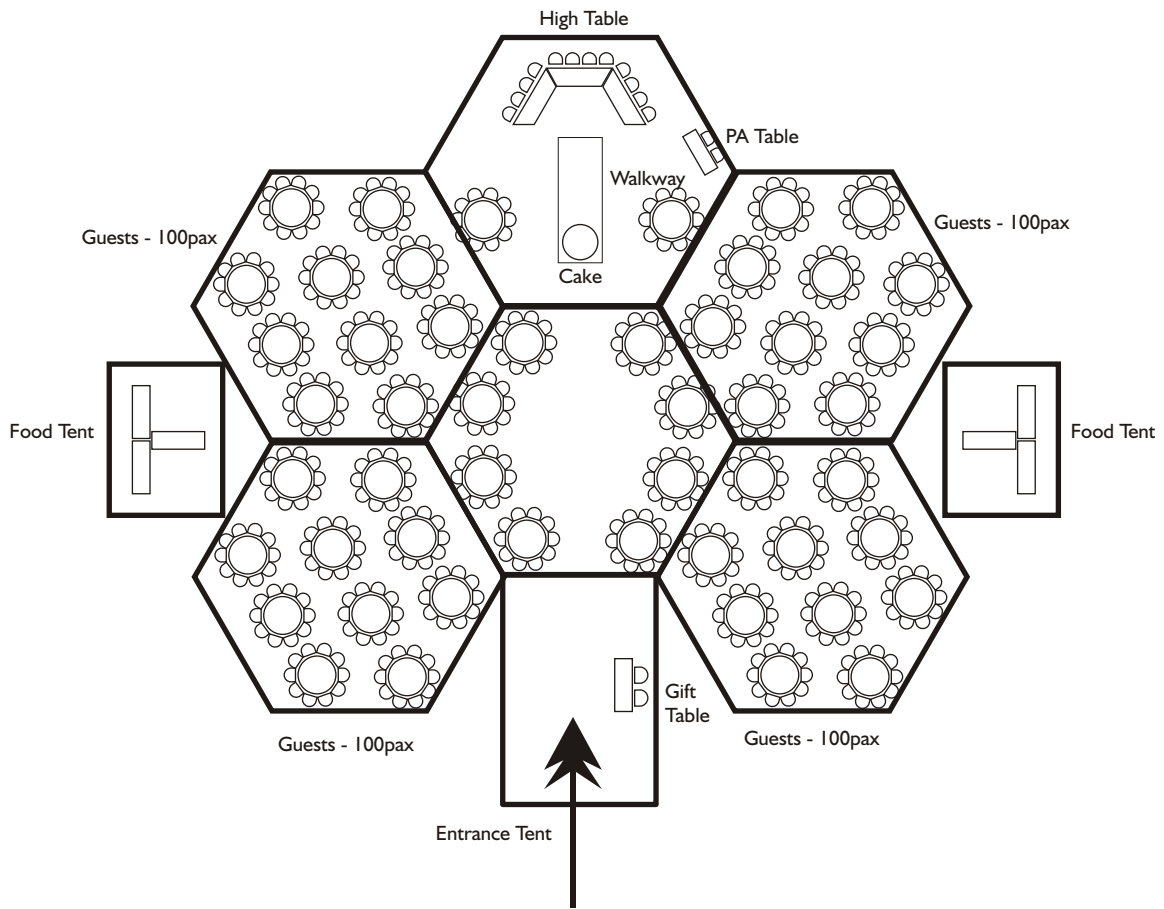

500 People - Restaurant Style

PARTY EQUIPMENT • CATERING EQUIPMENT

Site Plan

500 People - Restaurant Style & Parasols

PARTY EQUIPMENT • CATERING EQUIPMENT

Site Plan

500 People - Dome Effect

PARTY EQUIPMENT • CATERING EQUIPMENT