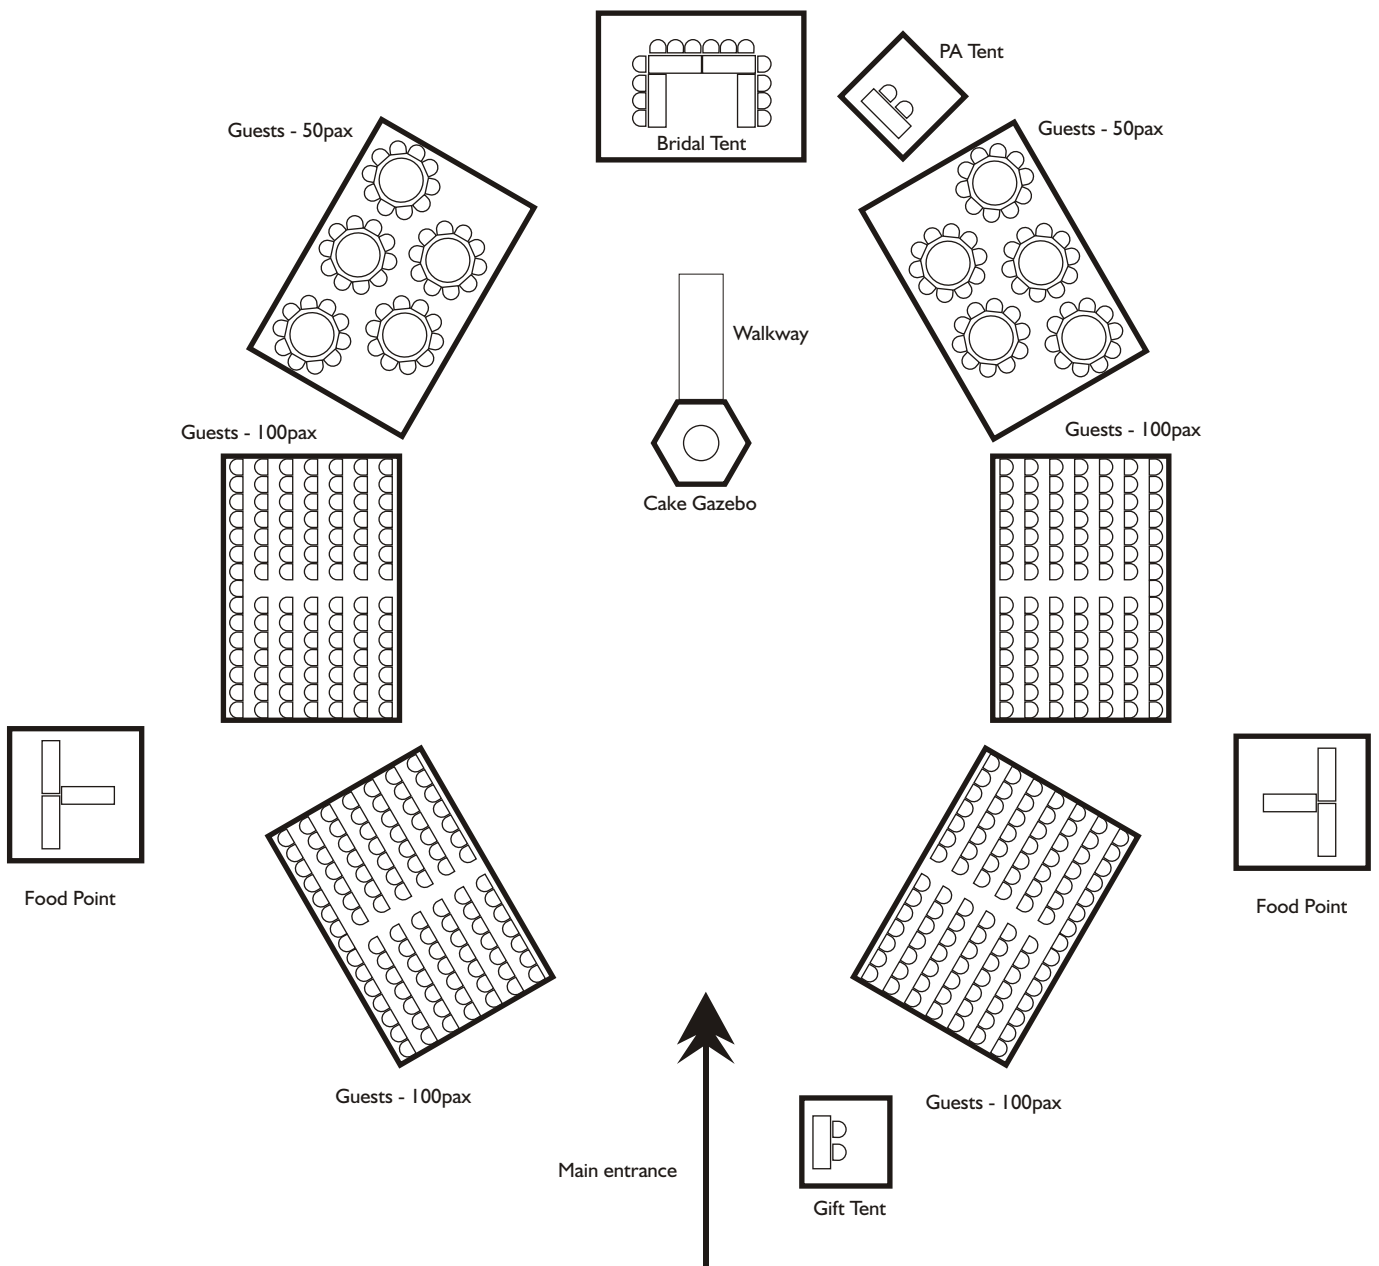

PARTY EQUIPMENT • CATERING EQUIPMENT

Site Plan

500 People - Theatre Style

PARTY EQUIPMENT • CATERING EQUIPMENT

Site Plan

500 People - Mixed Restaurant Style

PARTY EQUIPMENT • CATERING EQUIPMENT

Site Plan

500 People - Restaurant Style

PARTY EQUIPMENT • CATERING EQUIPMENT

Site Plan

500 People - Restaurant Style & Parasols

PARTY EQUIPMENT • CATERING EQUIPMENT

Site Plan

500 People - Dome Effect

PARTY EQUIPMENT • CATERING EQUIPMENT