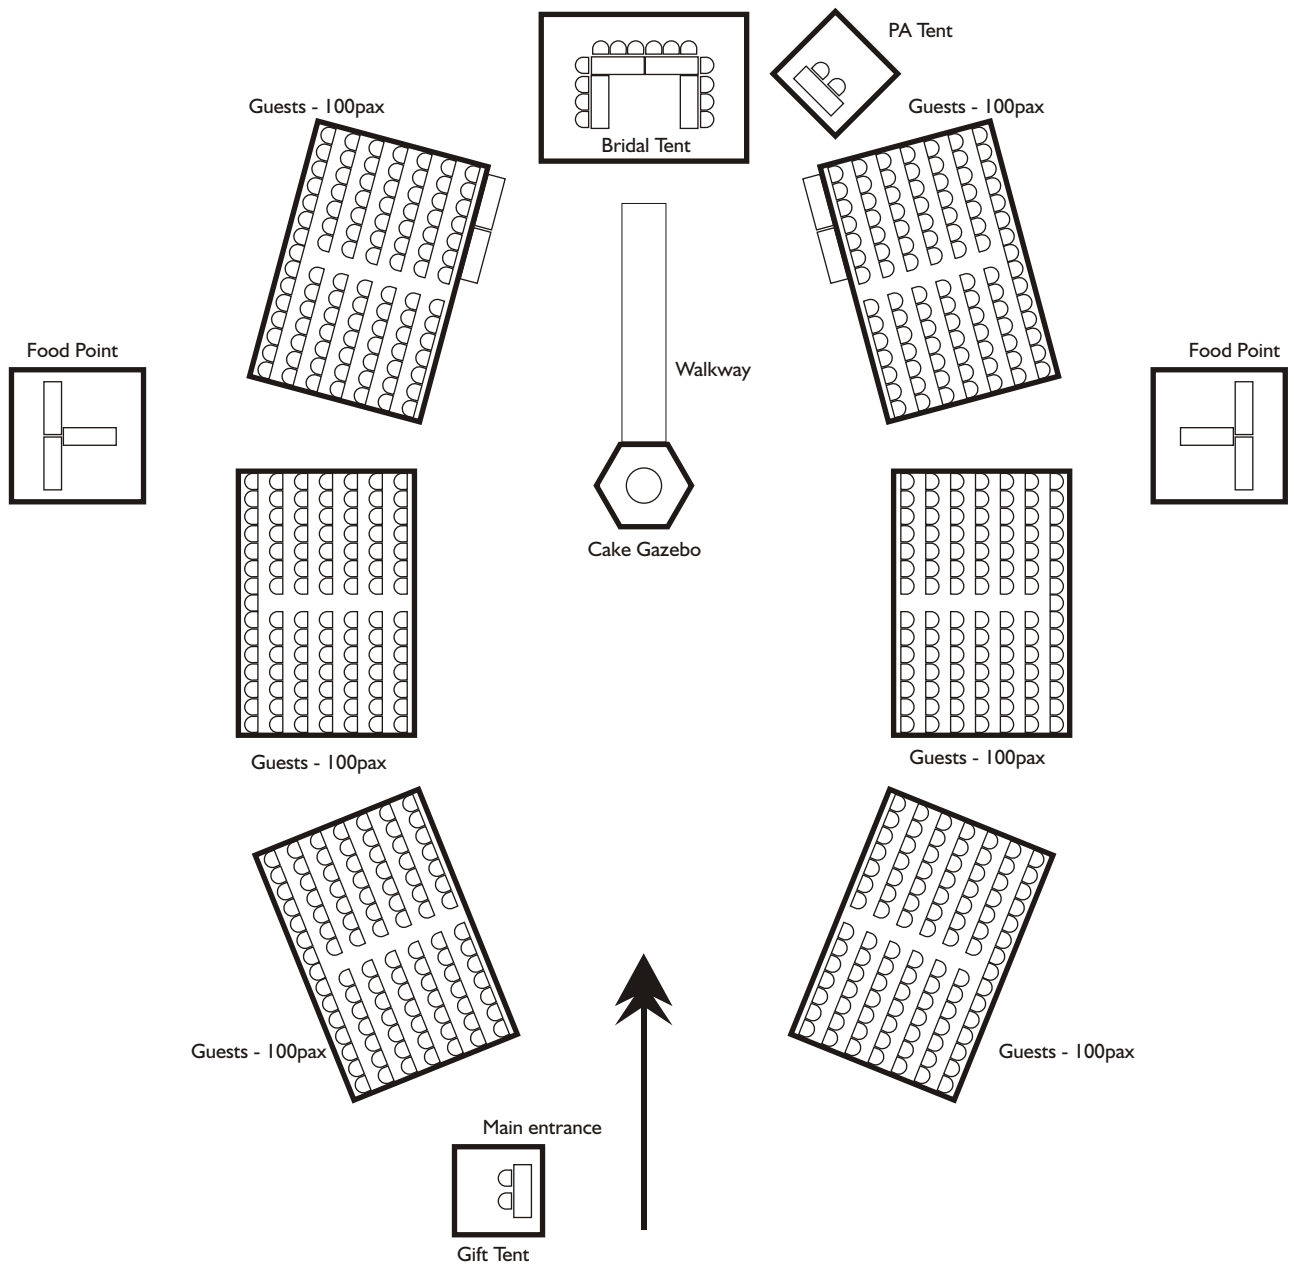

PARTY EQUIPMENT • CATERING EQUIPMENT

Site Plan

600 People - Theatre Style

PARTY EQUIPMENT • CATERING EQUIPMENT

Site Plan

600 People - Mixed Restaurant Style

PARTY EQUIPMENT • CATERING EQUIPMENT

Site Plan

600 People - Restaurant Style