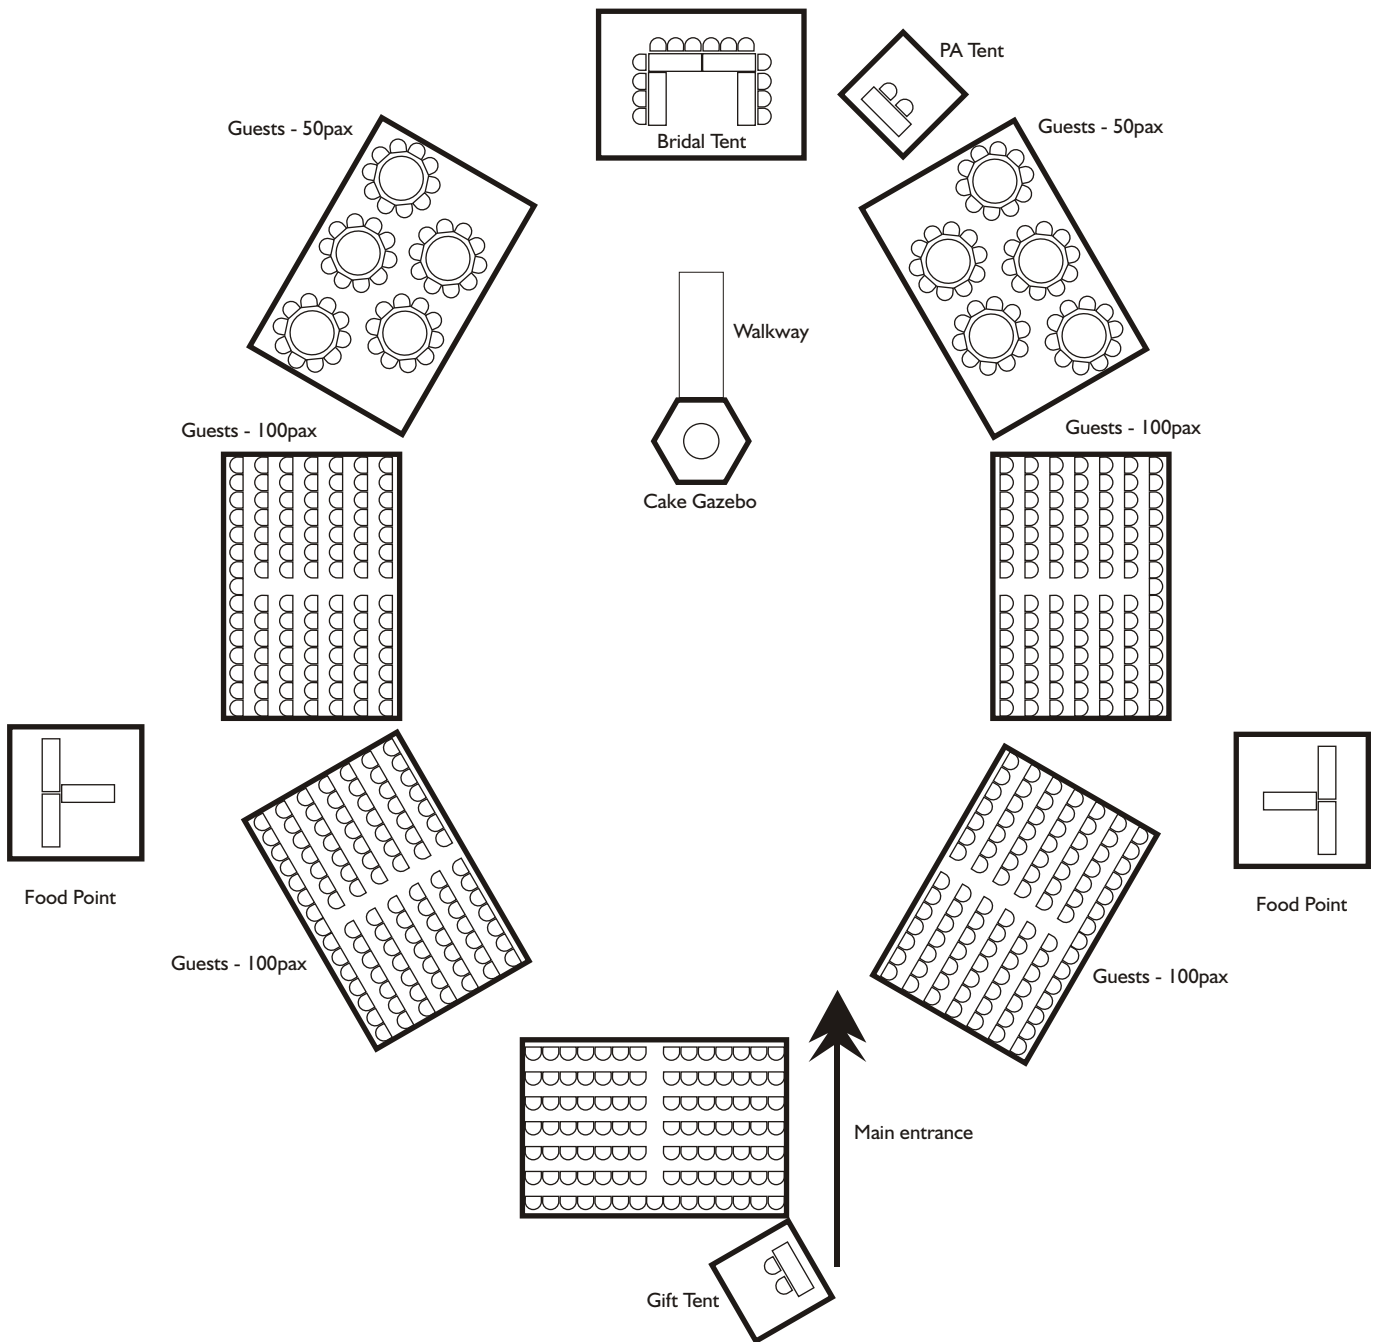

PARTY EQUIPMENT • CATERING EQUIPMENT

Site Plan

600 People - Theatre Style

PARTY EQUIPMENT • CATERING EQUIPMENT

Site Plan

600 People - Mixed Restaurant Style

PARTY EQUIPMENT • CATERING EQUIPMENT

Site Plan

600 People - Restaurant Style